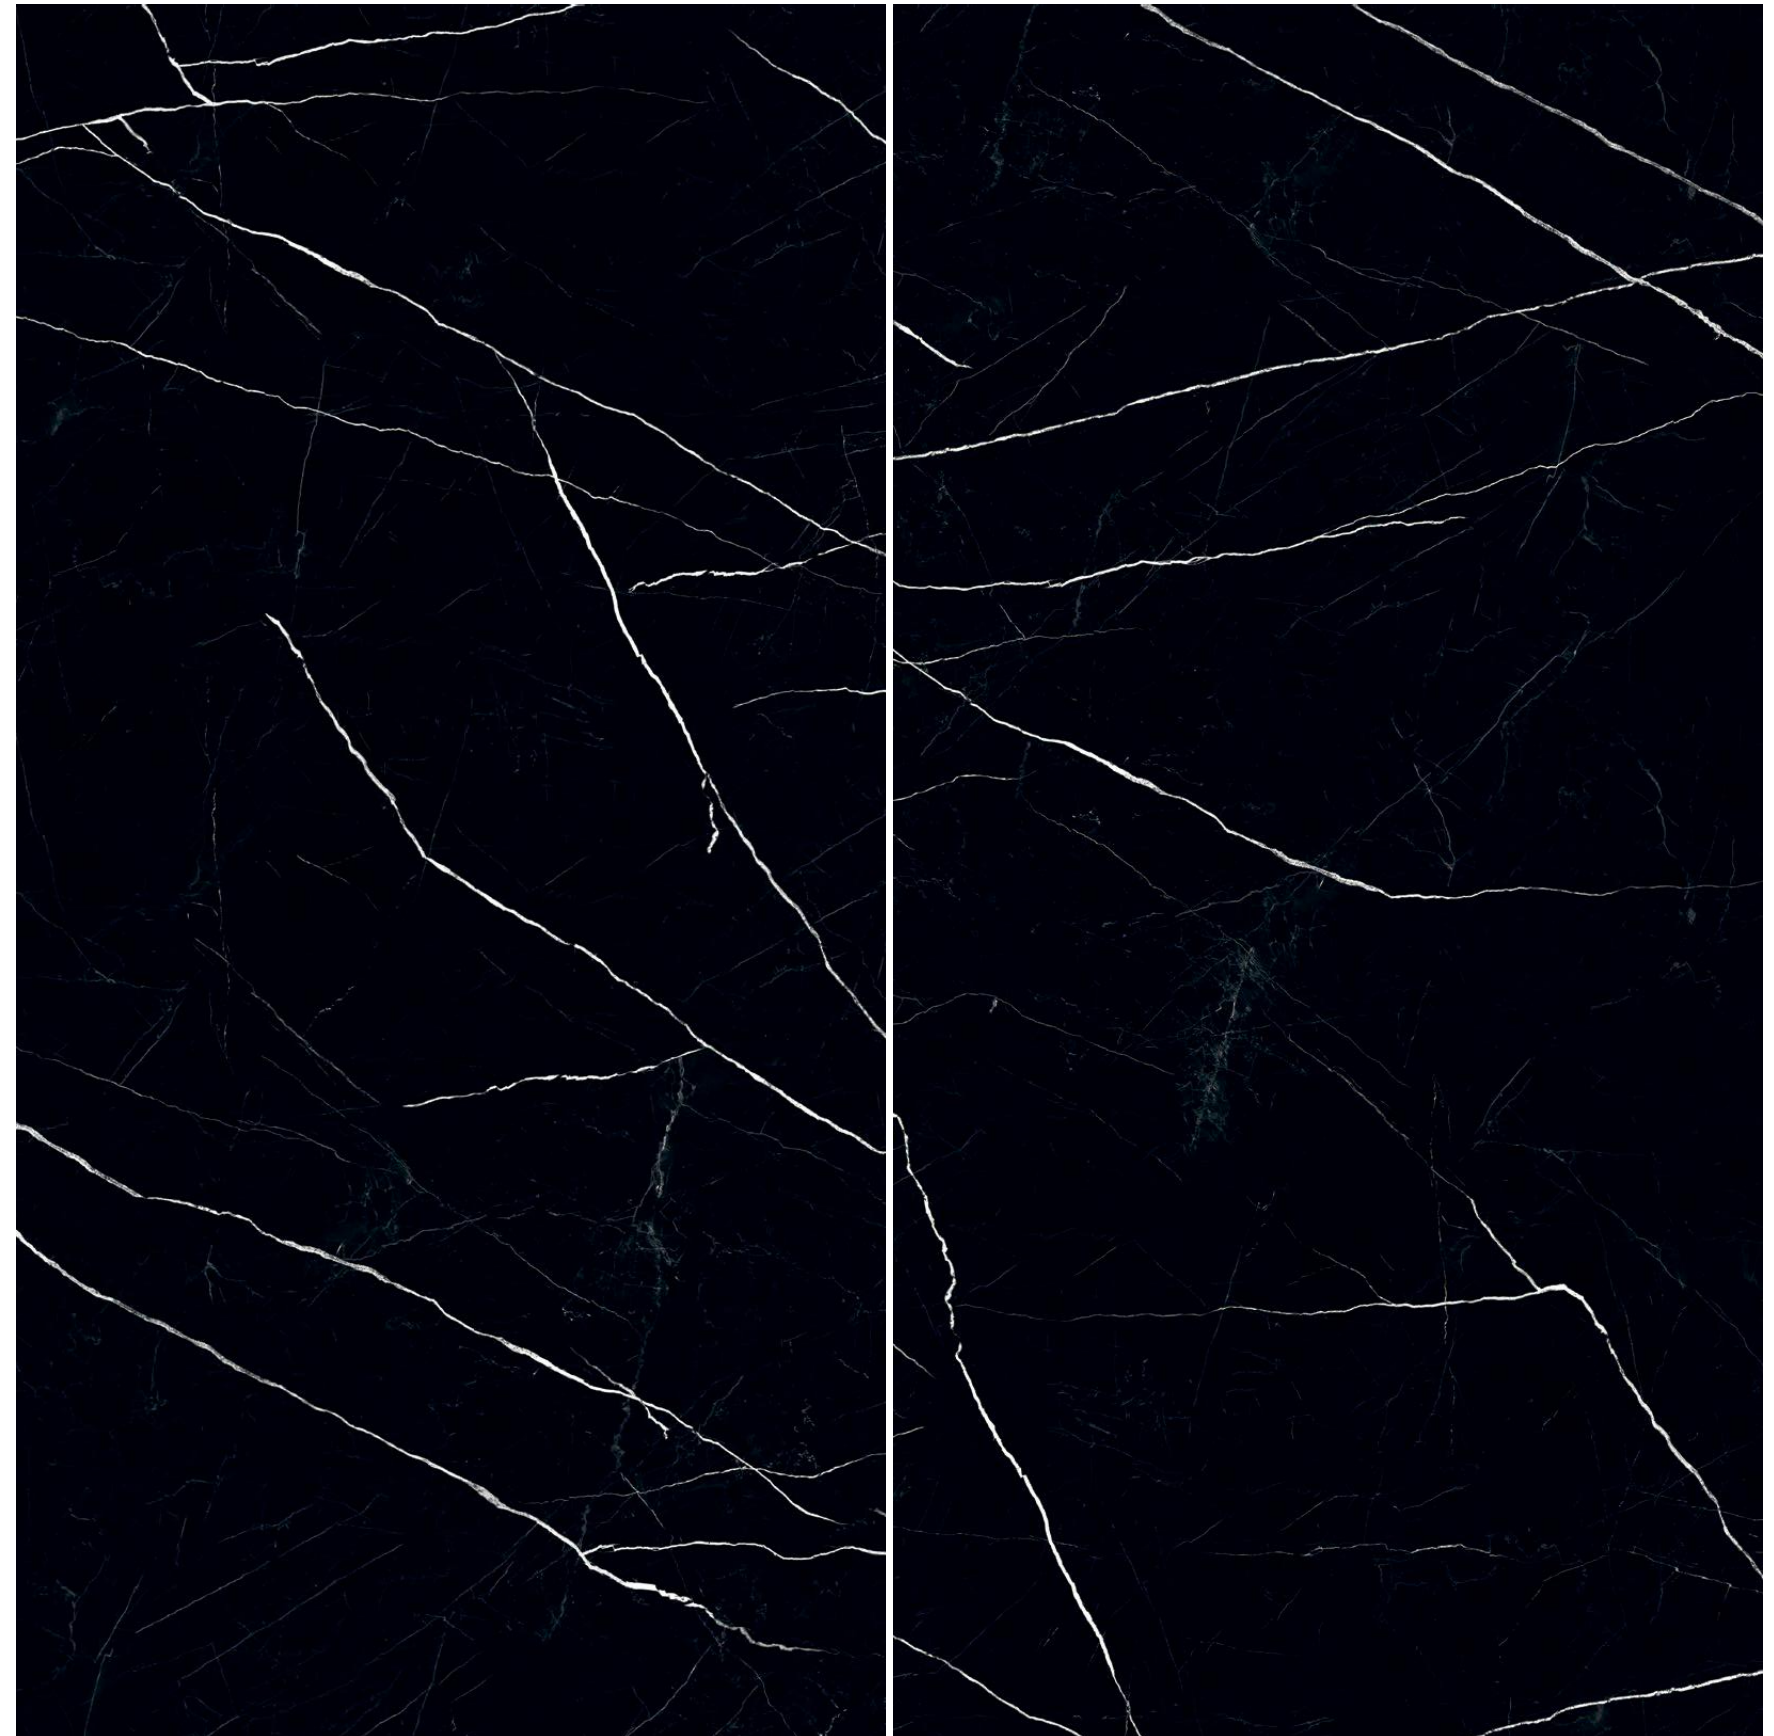

BLACK PULPIS

Gres do stosowania wewnątrz i na zewnątrz na ściany i podłogi.
Stoneware for indoor and outdoor use on walls and floors.

POLER
POLISHED

rektyfikacja | rectification		☒
mrozoodporność | frost resistance		☒
klasa ścieralności | abrasion resistance class		☐
antypoślizgowość | non-slip qualities		☐
klasa odporności na płomienie | spot resistance class		4-5

Każdy z formatów płyt gresowych w kolekcji BLACK PULPIS jest produkowany w wielu wzorach grafiki, które są kolorystycznie jednakowe. Wzory grafiki dla każdego z formatów są różne. Płytki pakowane są losowo. Zdjęcia produktów Grand Beauty są w skali 44% w stosunku do pozostałych produktów.

Each of the formats of the gres slabs in the BLACK PULPIS collection comes in many graphic designs but a single colour. Each format has its own graphic design. The tiles are packed randomly. The photos of the Grand Beauty products are in the scale 44% against the remaining products.