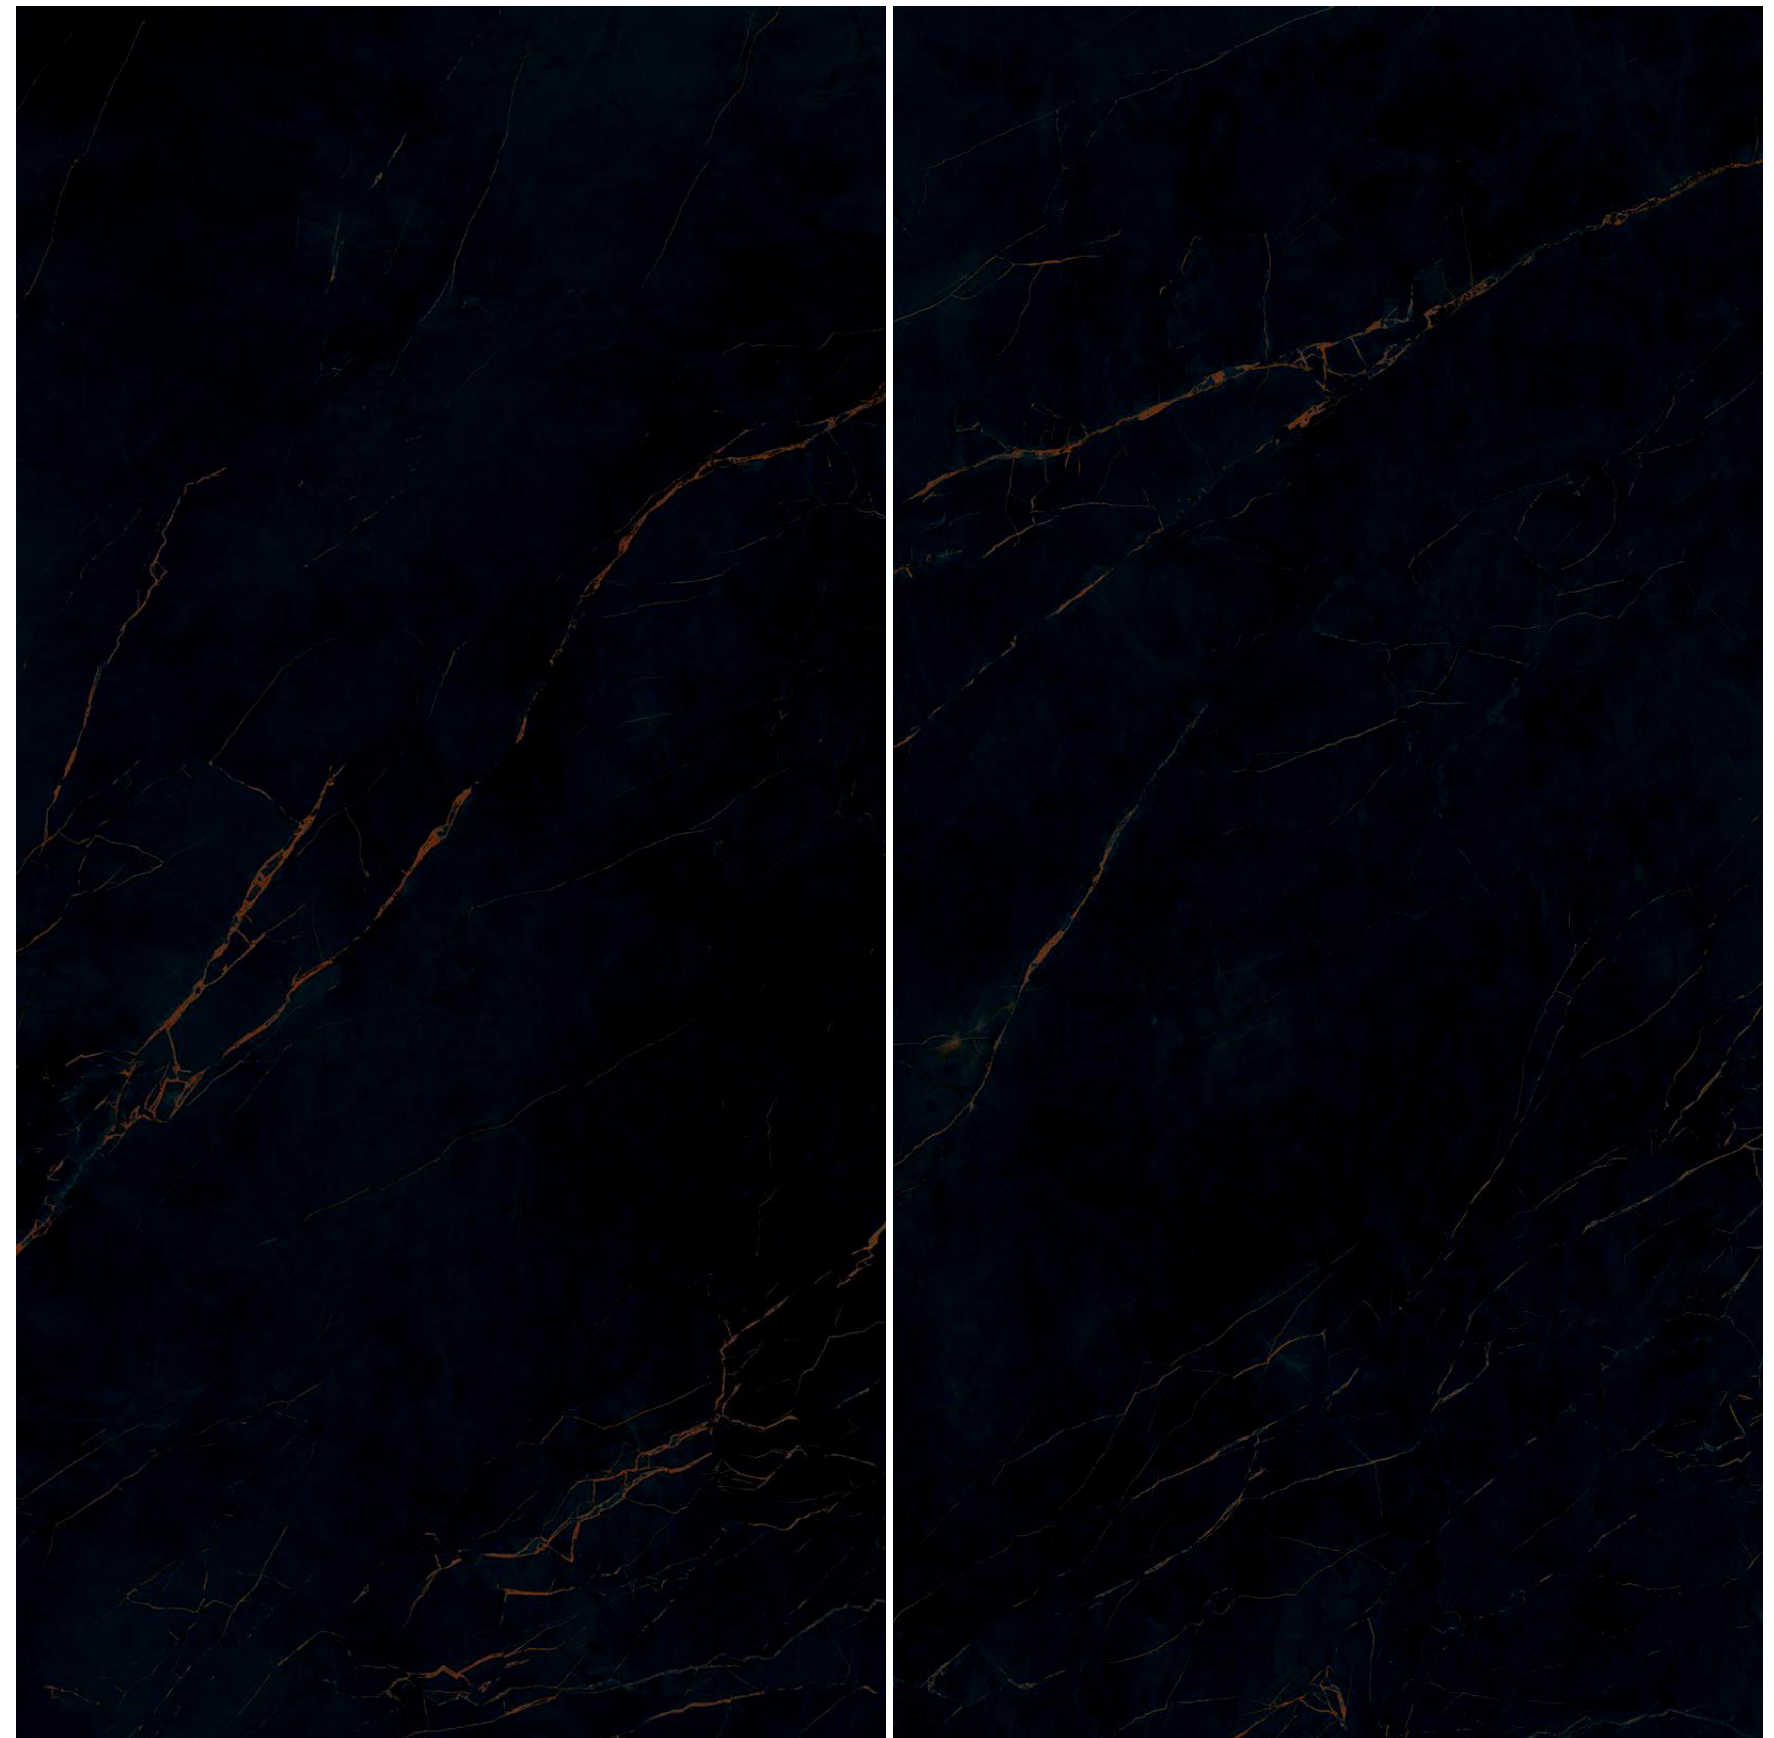

AMBER VEIN

Gres do stosowania wewnątrz i na zewnątrz na ściany i podłogi.
Stoneware for indoor and outdoor use on walls and floors.

POLER
POLISHED

rektyfikacja | rectification		☒
mrozoodporność | frost resistance		☒
klasa ścieralności | abrasion resistance class		☐
antyślizgowość | non-slip qualities		☐
klasa odporności na plamienie | spot resistance class		4-5

Każdy z formatów płyt gresowych w kolekcji AMBER VEIN jest produkowany w wielu wzorach grafiki, które są kolorystycznie jednakowe. Wzory grafiki dla każdego z formatów są różne. Płytki pakowane są losowo. Zdjęcia produktów Grand Beauty są w skali 44% w stosunku do pozostałych produktów.

Each of the formats of the gres slabs in the AMBER VEIN collection comes in many graphic designs but a single colour. Each format has its own graphic design. The tiles are packed randomly. The photos of the Grand Beauty products are in the scale 44% against the remaining products.