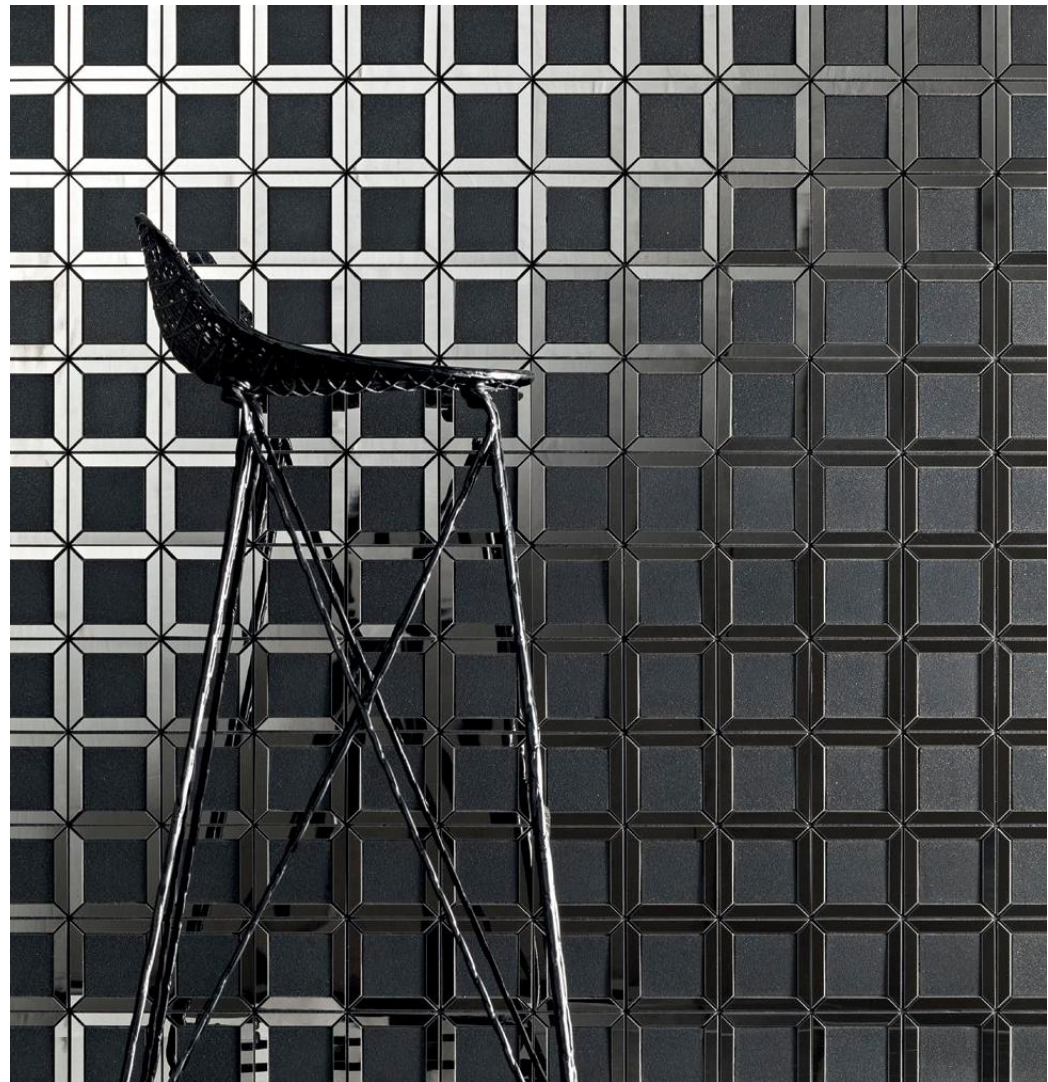

LUCID SQUARE BLACK
mozaika ścienna | wall mosaic 298 × 298 mm

info 200

GLEAM GOLD
dekor ścienny | wall decoration 898 × 328 mm

BLACK PULPIS POL
plytka gresowa | gres tile 598 × 1198 mm

BLACK PULPIS POL
plytka gresowa | gres tile 598 × 598 mm

info 162, 199, 200