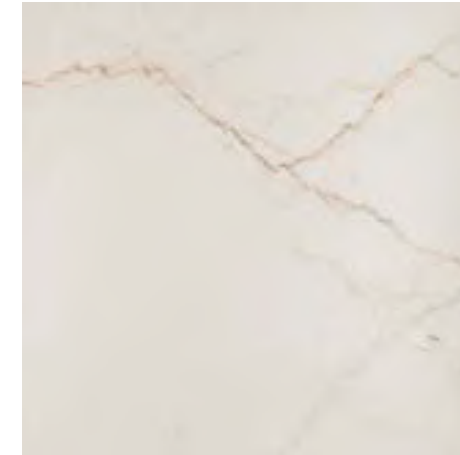

STEEL GOLD 4 POL
listwa ścienna | wall strip
748×15×10 mm POLER | POLISHED