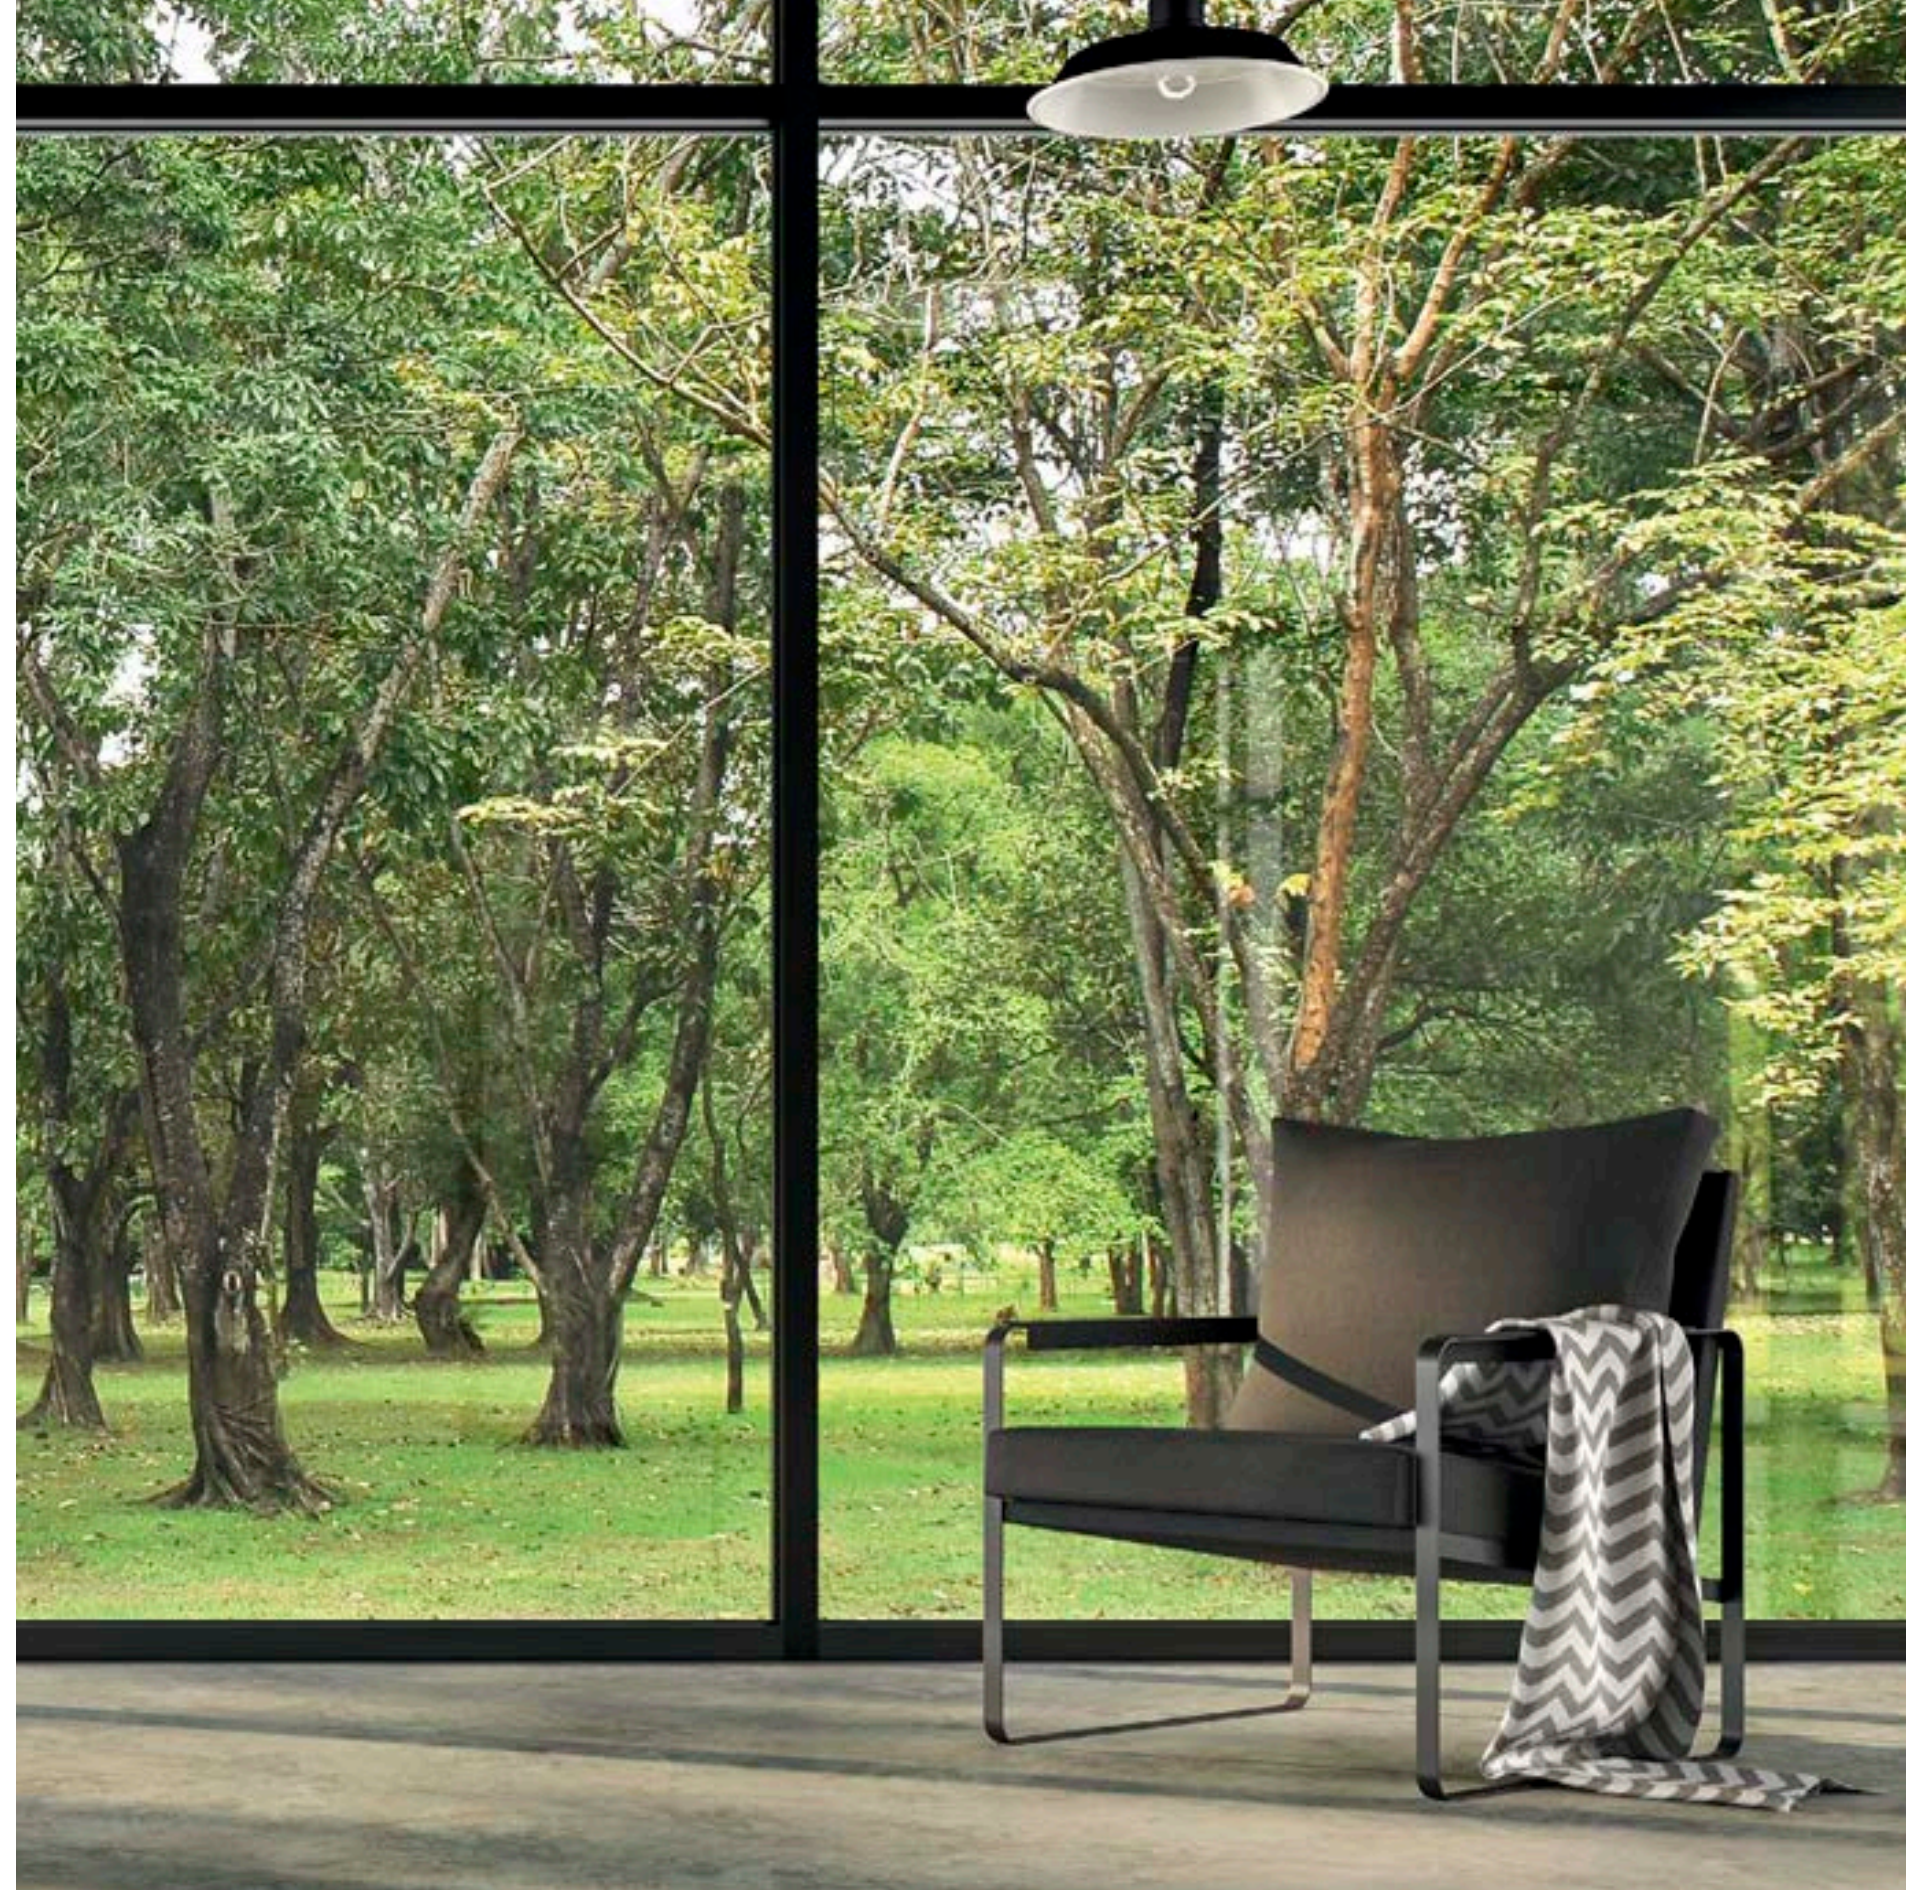

We are from here. We are a part of a world that we have tried to civilise at all costs. In our thinking, we go back to the beginning. To a place that is home. To the roots. To the pure thought that what surrounds us, conceals unadulterated beauty. To a friendship with the earth that leads to an authentic sense of harmony.

The urbanised world as we know it has distanced us from a sense of happiness that comes from communing with silence and open space. We tend to associate the harmonious and the simple with luxury. We need to slow down and get immersed anew in the beauty of authentic landscapes, natural materials and nature-inspired ideas. We want to regain balance and feel that we are alive, here and now.

Going back to nature is leaning towards the warmth of wood and the rawness of stone in its most natural variety. Using the subtle colours of minerals and linear drawings, inspired by the richness of the plant world, we create interiors that are full of breath but designed with the characteristic flair and passion.

They are places that set a calm and balanced rhythm of life. They are perfect for conversations and warm relationships, conducive to rest and relaxation. Some think of them as oases of respite, others as colour-filled private paradise.

Welcome to the world of Tubądzin in the new editions of the Monolith and 30 x 75 collections. This is a space where architecture and nature meet, friendly and familiar, yet full of mystery.