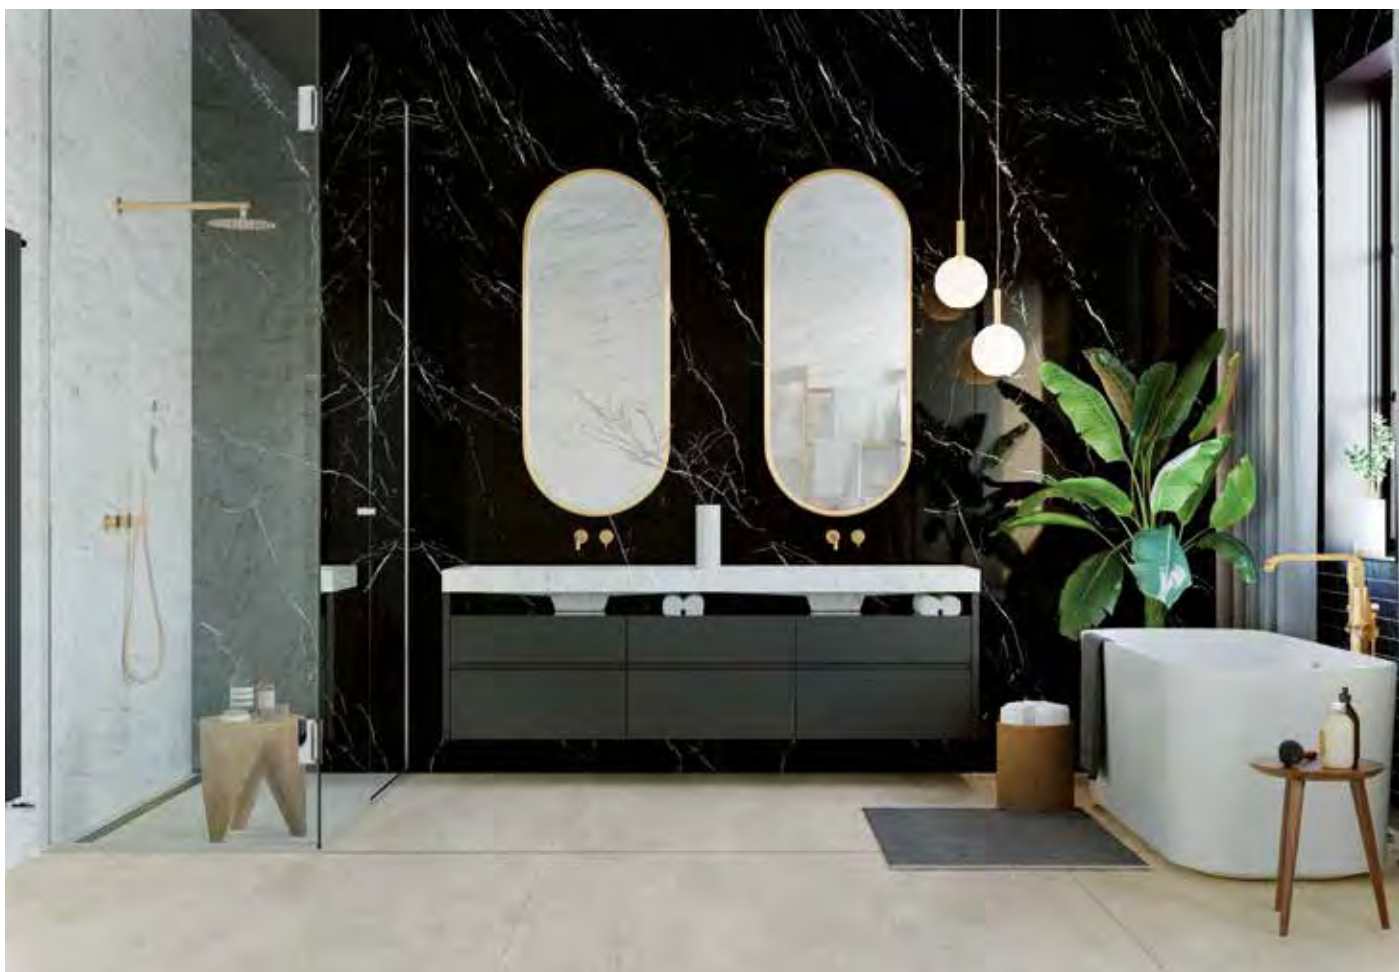

1 face supplied

Perla Venata / Arabescato , Cement
Grey / Statuario

Grigio Imperiale / Grigio Imperiale Lucidato Interlite,
Cement White / Marquina Lucidato / Carrara Gioia

- Hygienic surface
- Suitable for contact with foodstuffs
- Impervious surface (water absorption 0.1% average value)
- Resistant to freeze-thaw
- Resistant to humidity
- Resistant to UV rays, no alteration to colours
- Resistant to detergents and cleaning products
- Resistant to staining
- Resistant to chemicals, acids, alkalis and solvents
- Dimensional stability
- Suitable for indoor and outdoor applications
- Resistant to heat and high temperatures
- Resistant to deflection
- Resistant to scratches and abrasions
- Easy to clean and maintain
- Resistant to mould and fungi