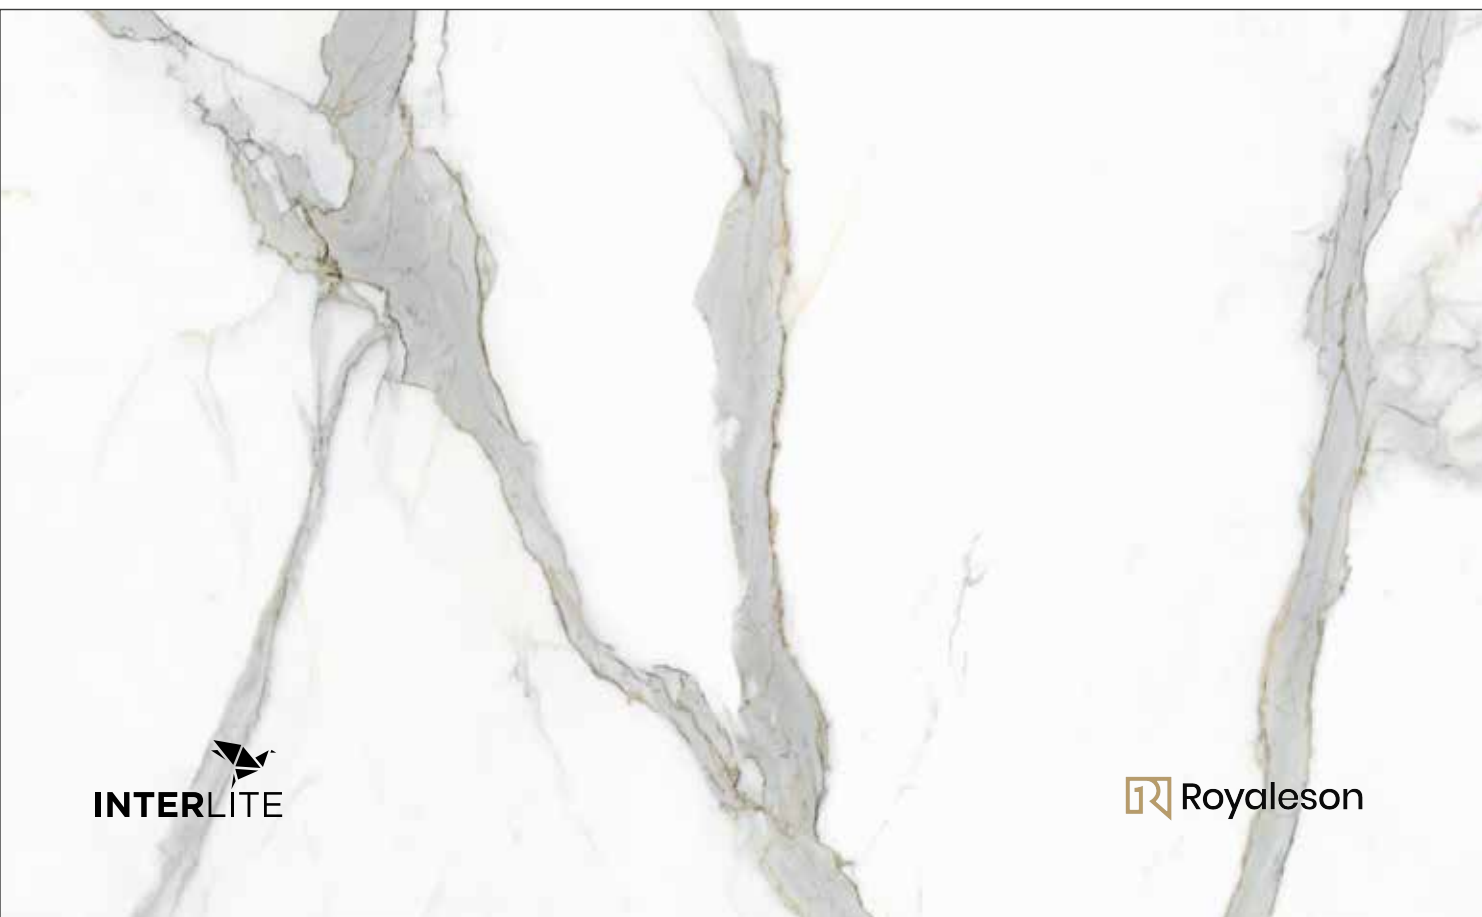

Calacatta

CODE	MATERIAL	SURFACE	SIZE	THICKNES	SHORT	AVAILABLE
INTF009113	CALACATTA	mat	1620 X 3240 / full size*	12,5	XL12+	•
	CALACATTA	mat	1620 X 3240 / full size*	6,5	XL6+	
INTFF00964	CALACATTA	lucidato / polished	1620 X 3240 / full size*	12,5	XL12+	•
	CALACATTA	lucidato / polished	1620 X 3240 / full size*	6,5	XL6+	

2 faces supplied randomly